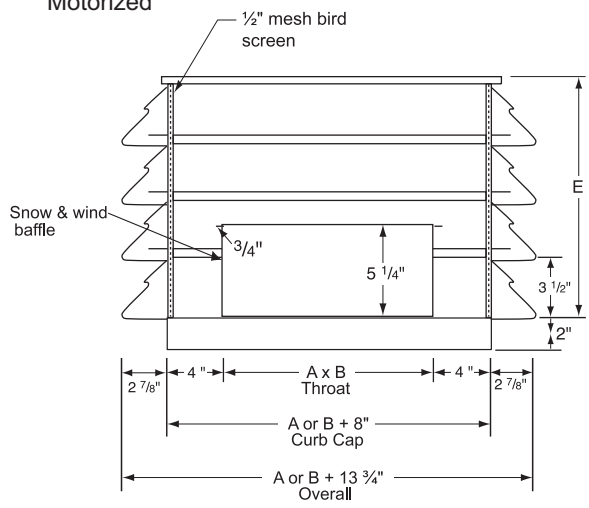

Options/Accessories

- Hinged Hood
- Insulated Hood
- Insect Screens
- Aluminum Birdscreen
- Coatings
- Galvanized Steel Construction (EV/IV only)
- 100 MPH Construction
- Filters
- Exhaust Relief Type
  - AR Damper
    - Automatic counter balanced
    - Manual operated
    - Motorized
- Air Intake Type
  - WAGC Damper
    - Manual operated
    - Motorized