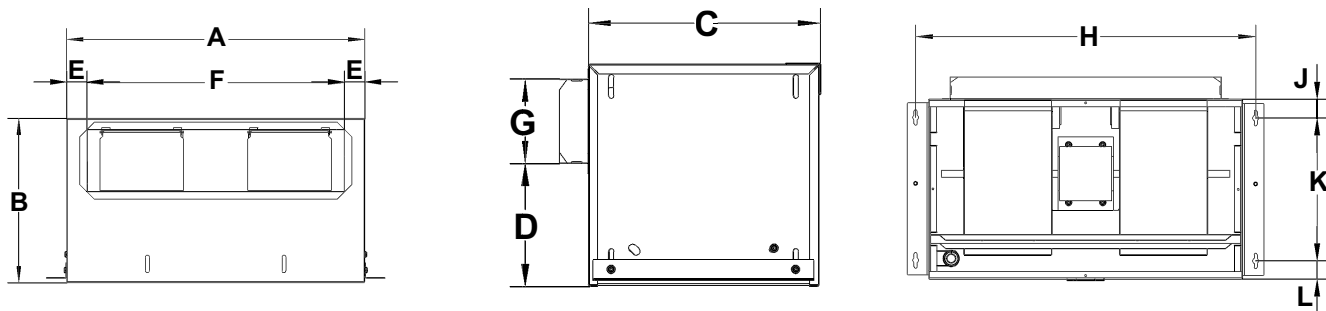

CBF SERIES

Commercial Bathroom Fan

Ideal for offices, conference rooms, public restrooms and more.

DIMENSIONS

MODEL	HOUSING			OVERALL		OUTLET		MOUNTING			
	A	B	C	D	E	F	G	H	J	K	L
CBF150	12 1/4"	11 3/4"	12 1/4"	5 7/8"	6 1/8"	5 7/8" dia.		14 1/16"	1 1/4"	9 3/4"	1 5/16"
CBF300	12 1/4"	11 3/4"	12 1/4"	3 7/8"	6 1/8"	7 7/8" dia.		14 1/16"	1 1/4"	9 3/4"	1 5/16"
CBF700	21 1/2"	11 13/16"	12 1/4"	6 9/16"	1 7/16"	18 1/2"	5 11/16"	23 1/4"	1 5/16"	9 3/4"	1 1/4"
CBF1500	22"	18"	18 1/16"	8 1/2"	3"	16"	8"	23 3/8"	4 1/8"	10"	3 15/16"

CBF150 & CBF300

CBF700

CBF1500